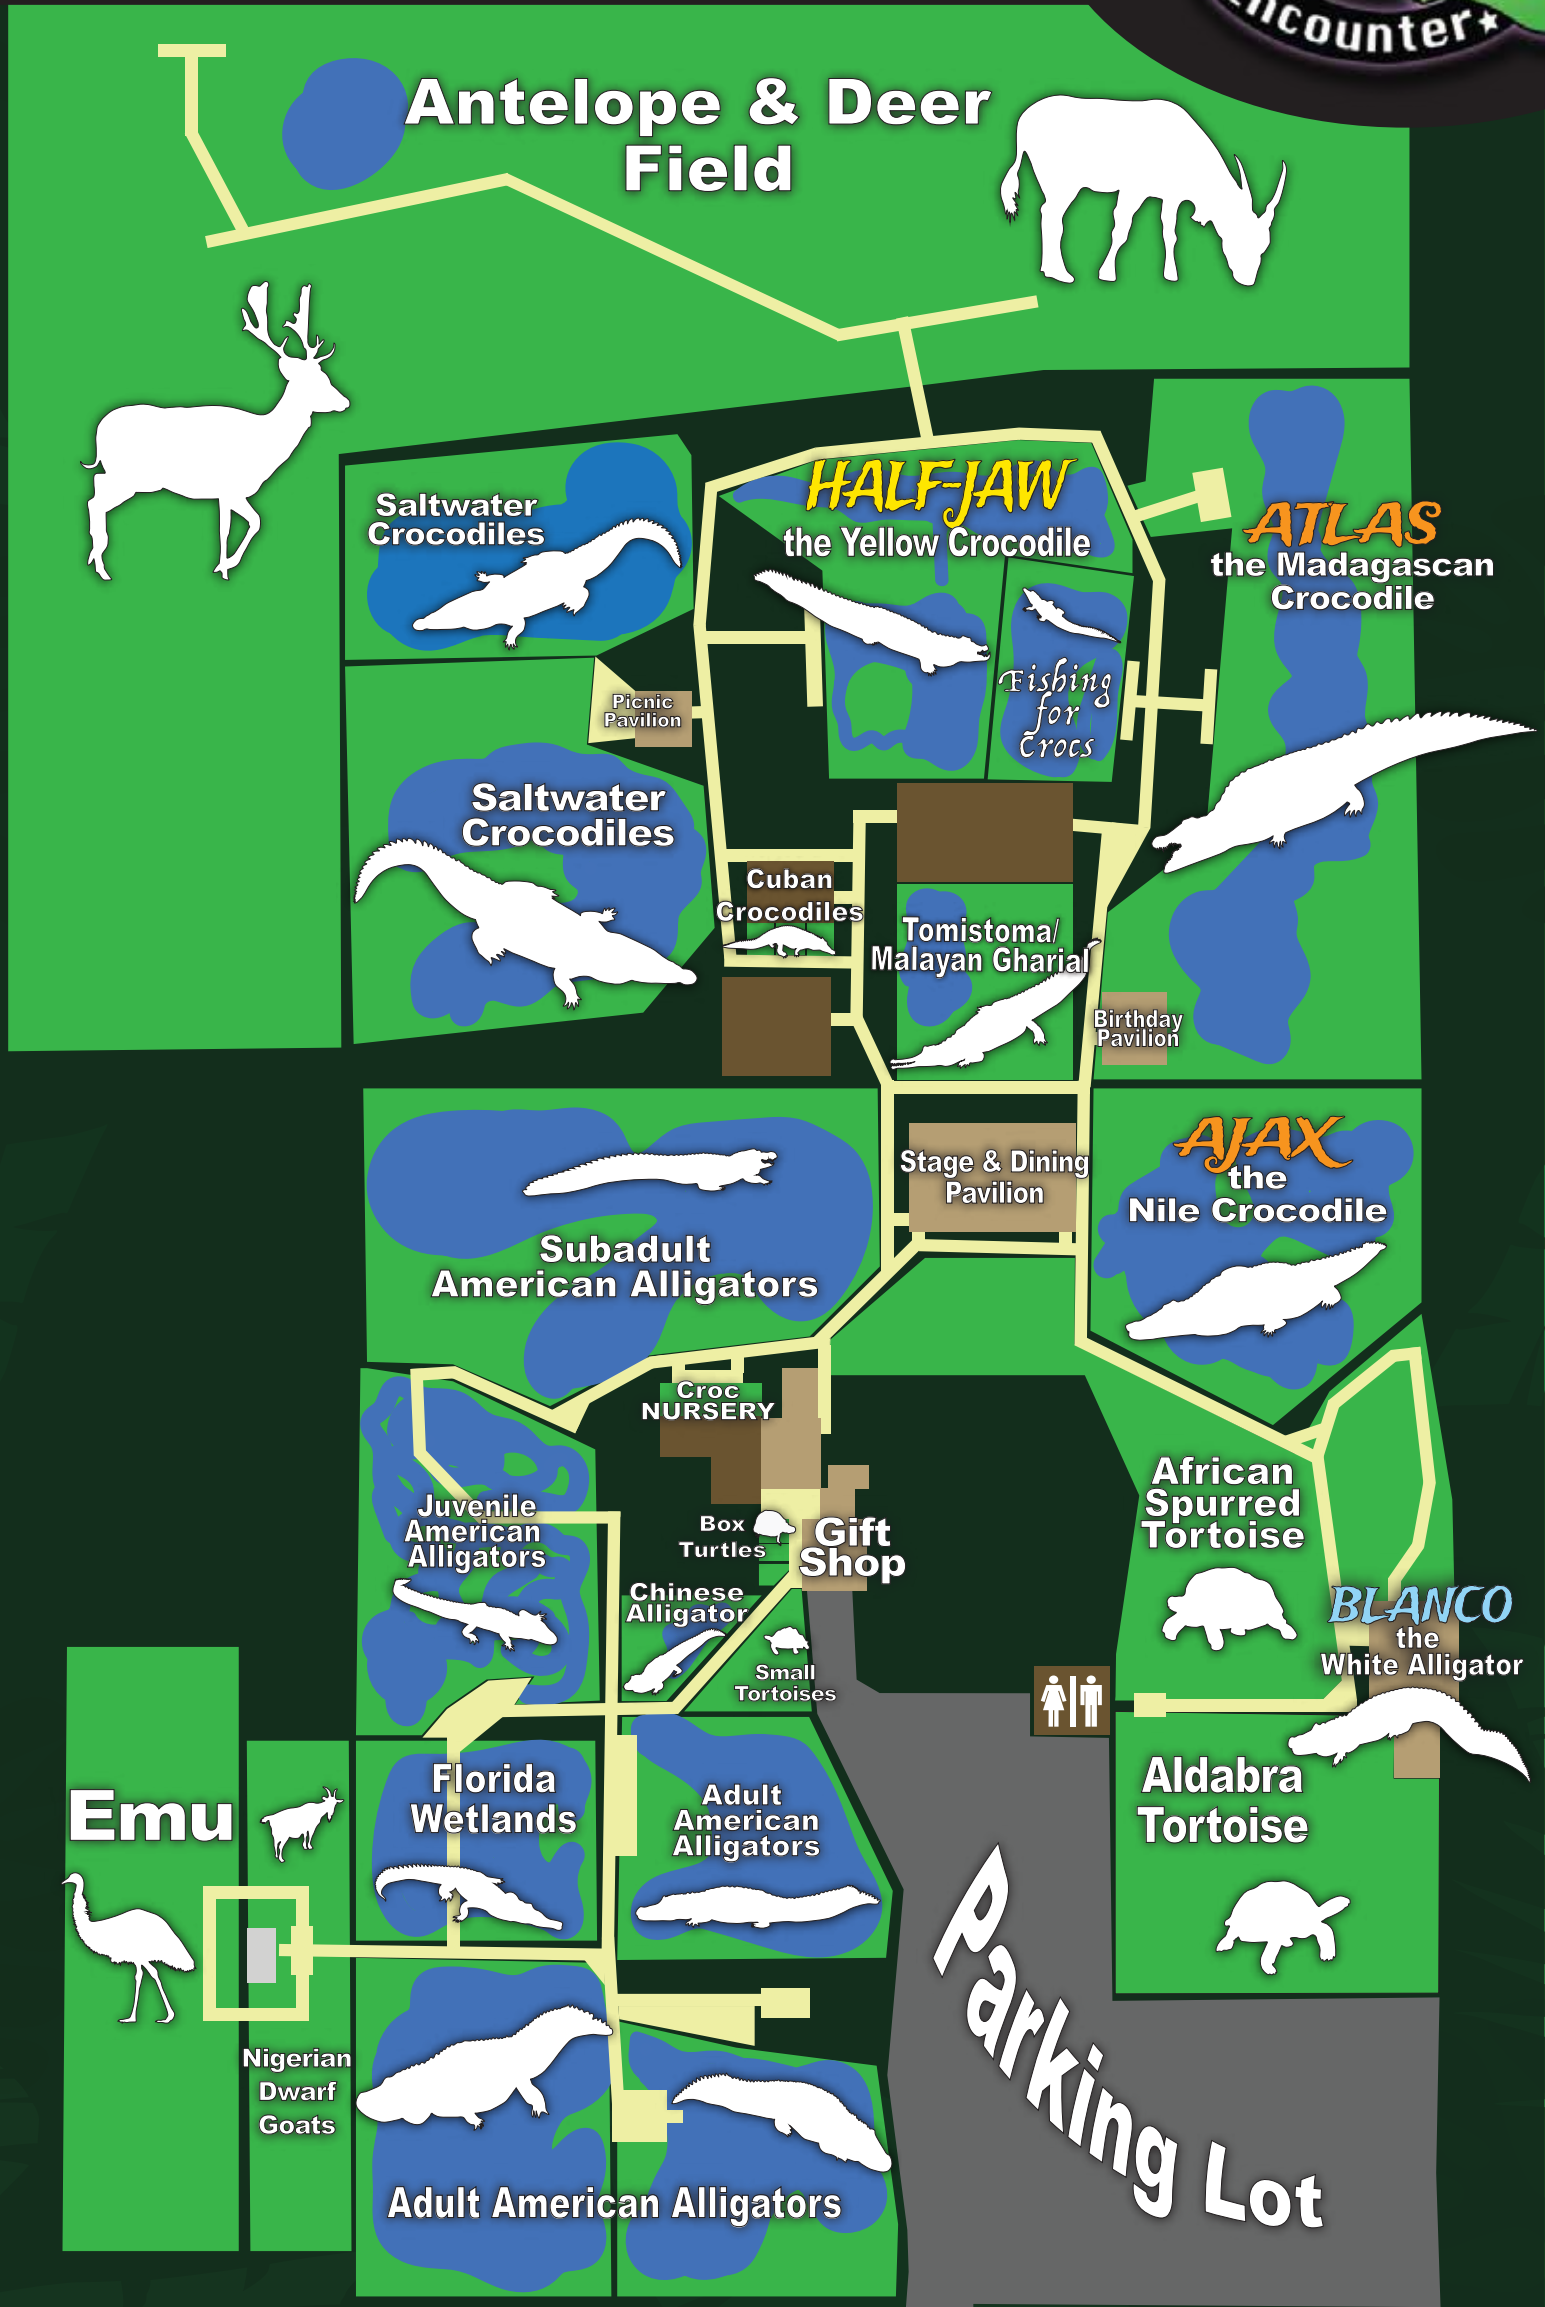

PARK MAP

Antelope & Deer Field

Saltwater Crocodiles

HALF-JAW
the Yellow Crocodile

ATLAS
the Madagascan Crocodile

Saltwater Crocodiles

Cuban Crocodiles

Tomistoma/
Malayan Gharial

AJAX
the Nile Crocodile

Subadult
American Alligators

Croc
NURSERY

Gift Shop

African
Spurred
Tortoise

BLANCO
the White Alligator

Juvenile
American
Alligators

Chinese
Alligator

Small
Tortoises

Emu

Florida
Wetlands

Adult
American
Alligators

Aldabra
Tortoise

Nigerian
Dwarf
Goats

Adult American Alligators

Parking Lot